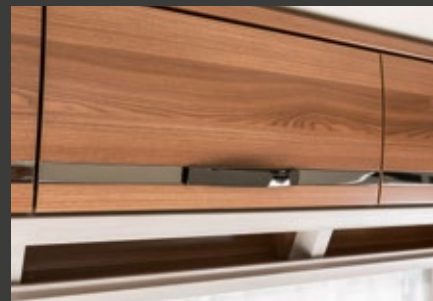

DESIGNOPLOSSING.

Typisch voor de VIVALDI zijn de edelmetalen handgrepen in zwart chroom, die het meubeldecor „Coimbra“ een bijzonder elegant karakter geven.