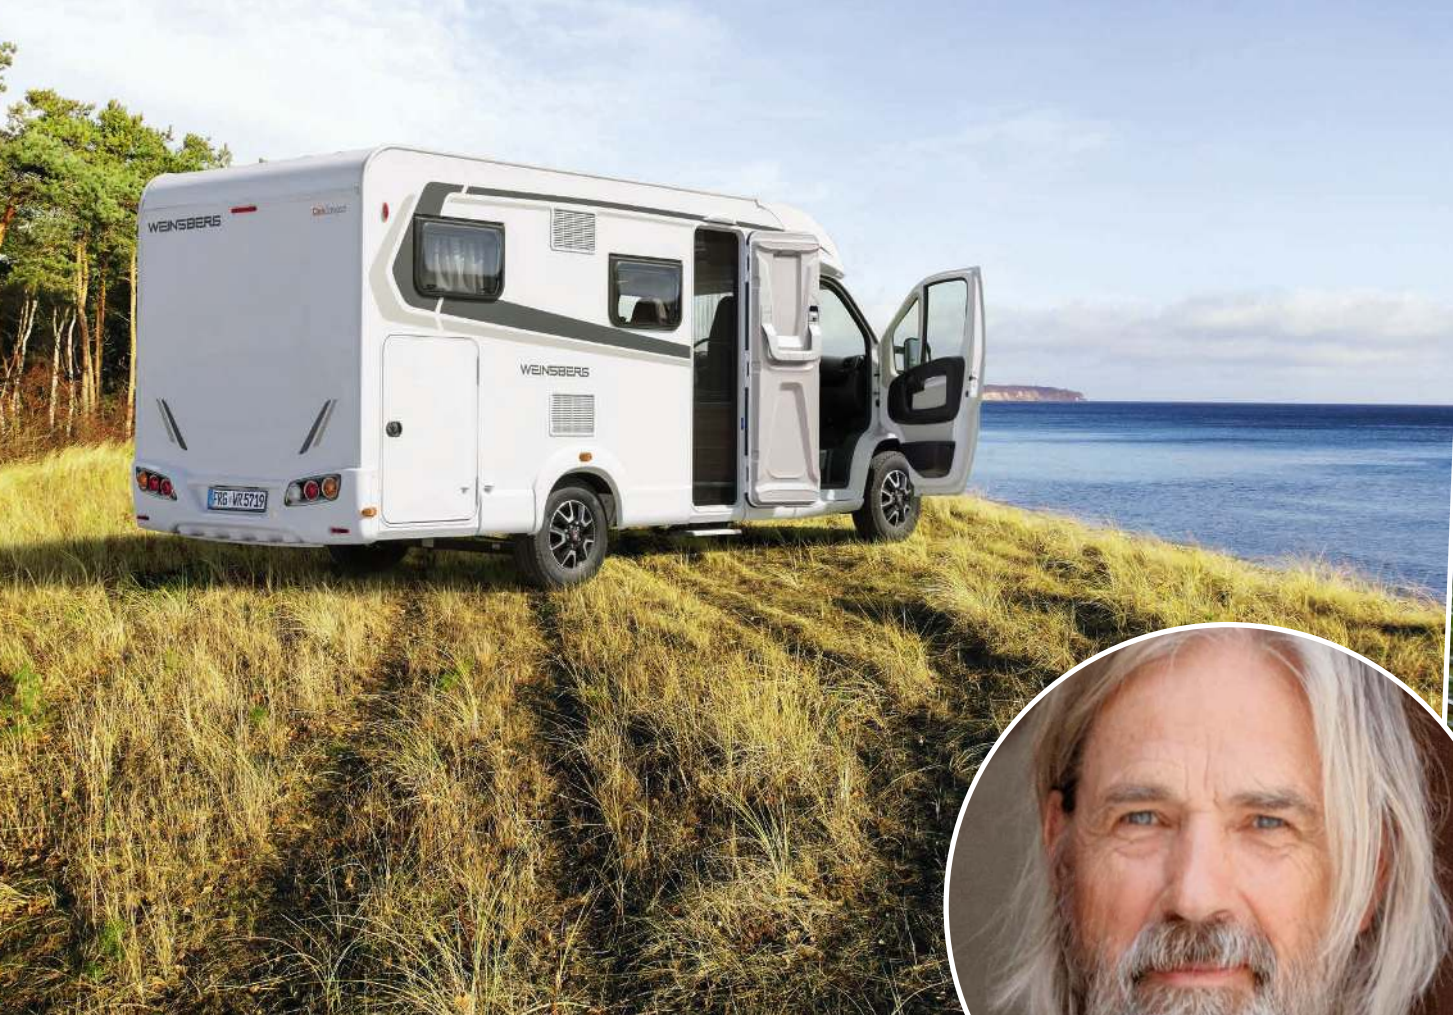

**“ Sun, wind and waves.
More ocean that we
expected. ”**