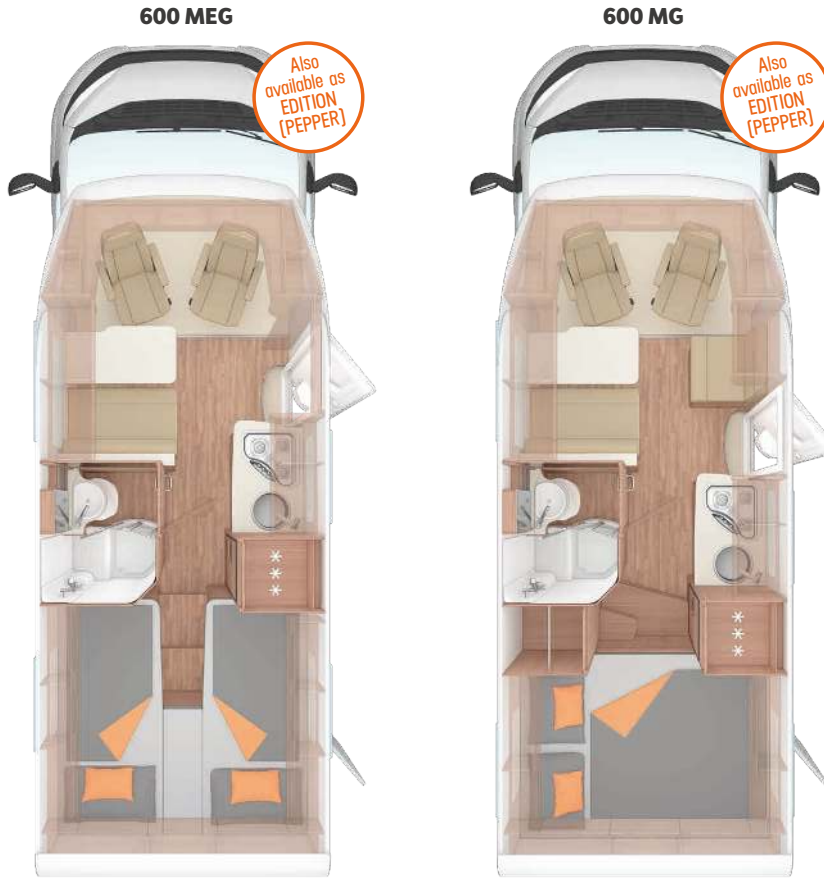

Diversity for your needs.
Variëteit voor uw behoeften.
Mangfoldig.

THIS ONE WAS WITH US AT THE NORTH SEA AND BALTIC SEA!

Upholstery
Bekledingsstoffen
Hyndestoffer